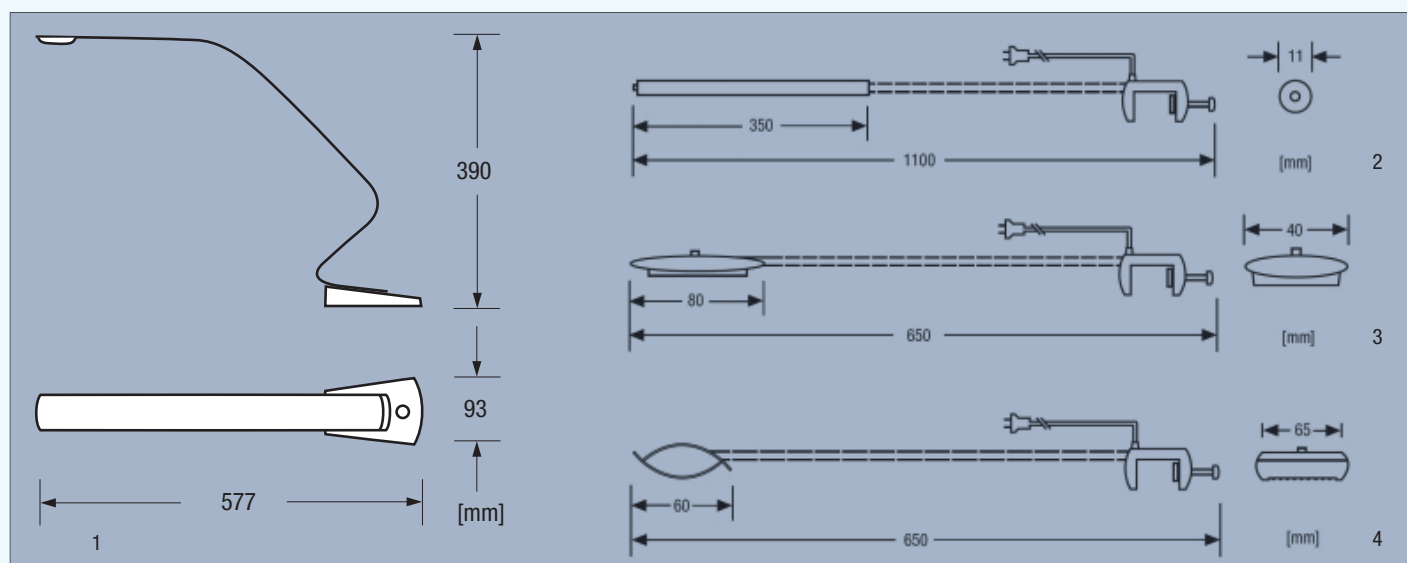

LED TABLE STAR a LED TABLE LIGHT

Označení výrobku	kód	EAN kód	barva/materiál	barva světla	jmenovitý výkon W	délka l (mm)	šířka b (mm)	výška h (mm)	hmotnost (g)	počet ks v balení	obr. č.
LED TABLE STAR											
LED TABLE STAR	80201	4008321908506	stříbrná/hliník	bílá	8	580	95	390	1 300	2x1	1
LED TABLE LIGHT											
LED TABLE LIGHT Linear	80205	4008321912053	stříbrná/chrom	studená bílá	2,2	350	∅ = 11	1 000		4x1	2
LED TABLE LIGHT Oval	80206	4008321912077	stříbrná/chrom	studená bílá	2,1	80	∅ = 40	650		4x1	3
LED TABLE LIGHT Square	80207	4008321912091	stříbrná/chrom	studená bílá	2,1	60	∅ = 65	650		4x1	4